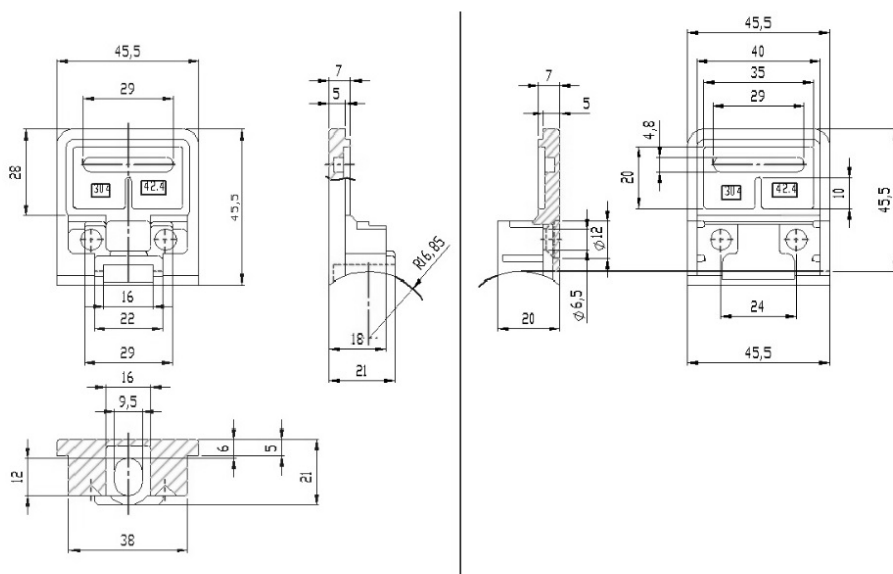

PRODUCT SHEET

Description:

Glass Clamp "Square" 45x47x27mm, SS304-SSS, $\varnothing$ 33,7mm Tube, 6-10,76mm Glass Thickness, No Safety Pin & No Cushions, (Cushion Model D) Max Load Capacity Pr.Pcs: 25Kg

Item number:

22.10.601-9

Units	Box	Carton	HS Code	Barcode
Pcs.	4	40	8302419000	 5704866476164

SISO A/S

Mileparken 11
DK-2740 Skovlunde
Denmark
VAT: DK 24786013

Phone +45 45 830 900

www.siso.dk
siso@siso.dk

Danske Bank
Nytorv Branch
Copenhagen
SWIFT: DABADKKK

Account no.
4180 3112 112936
IBAN Account
DK7230003112112936